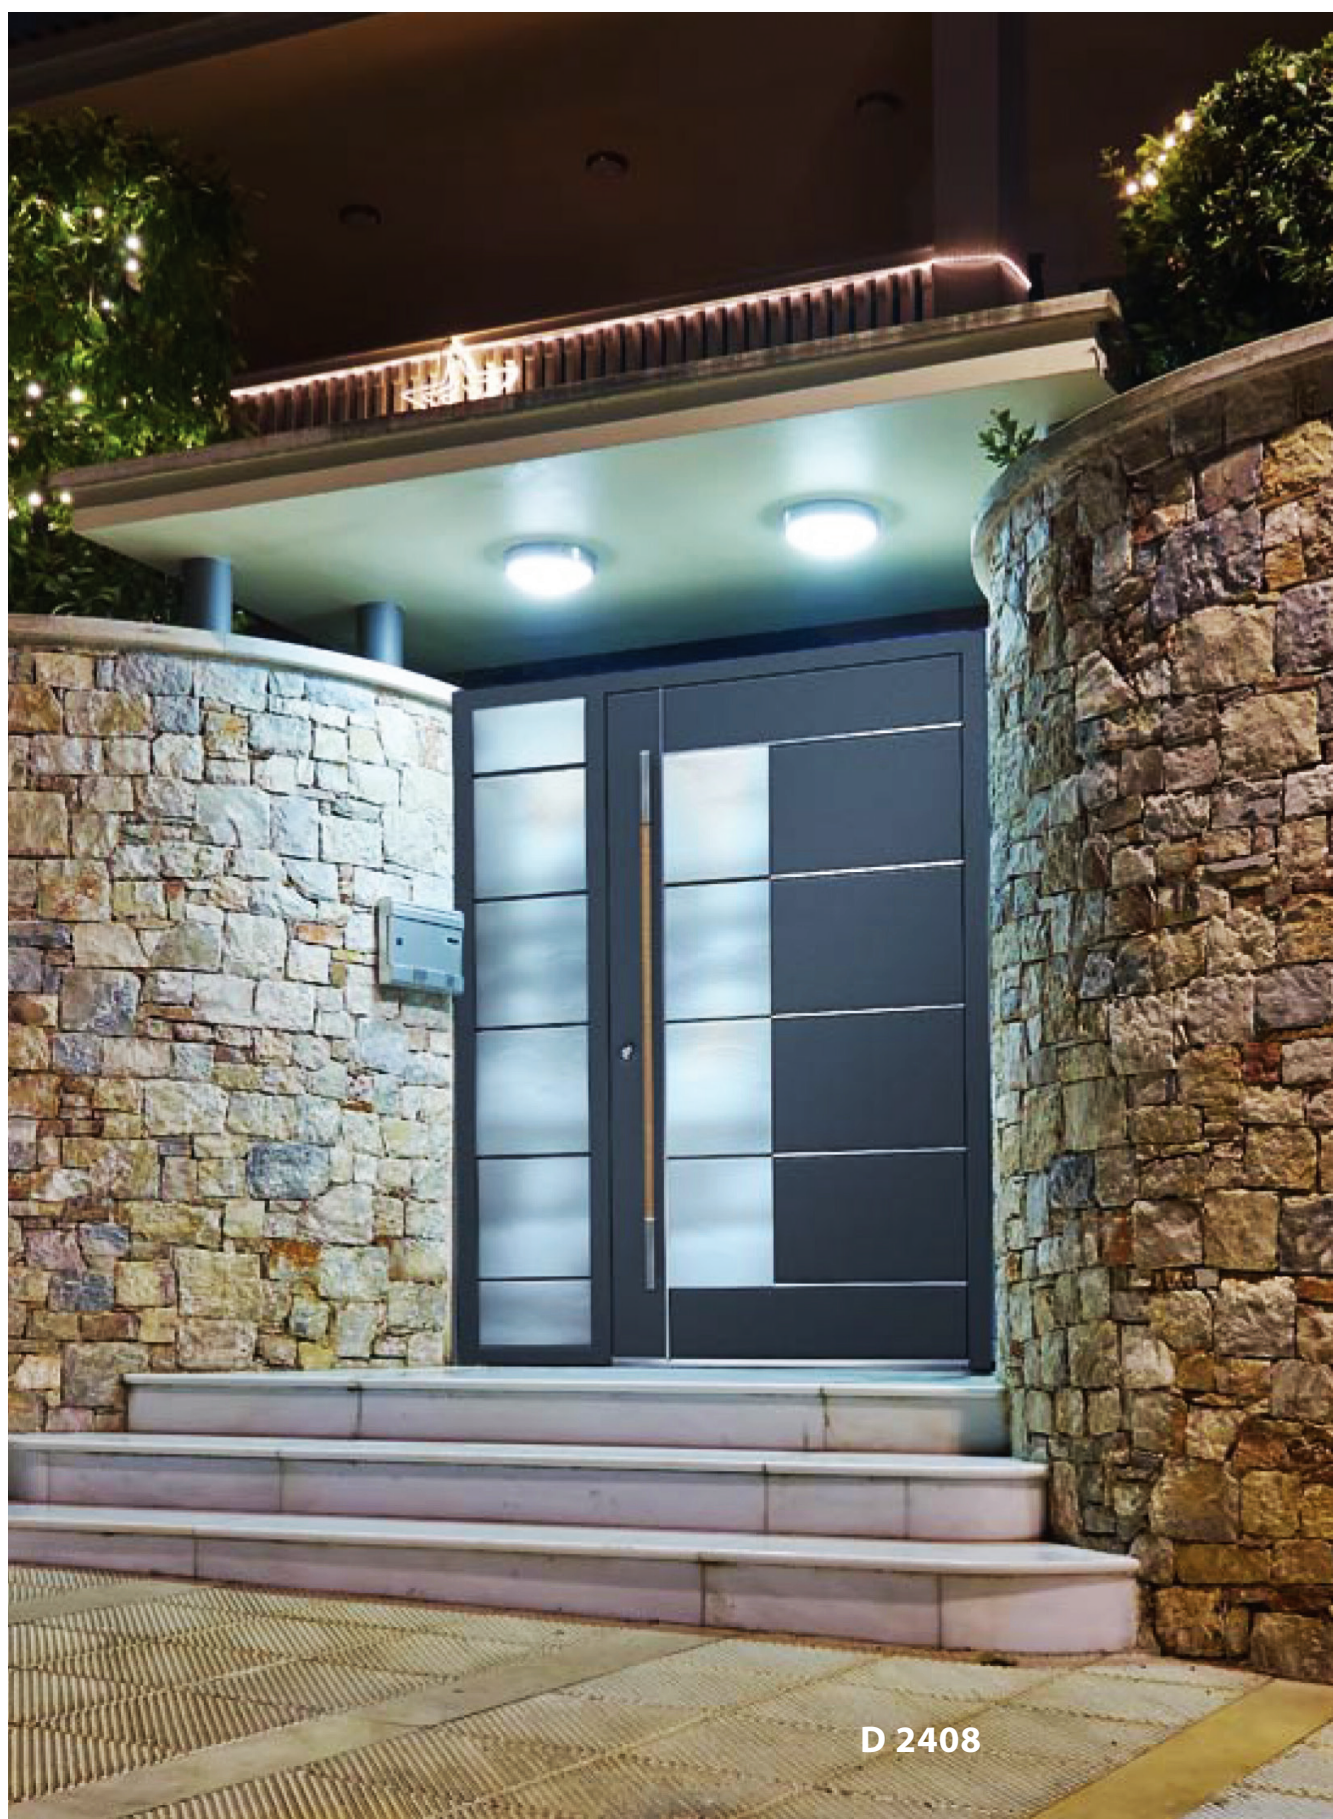

Decorative door panels

D 2408