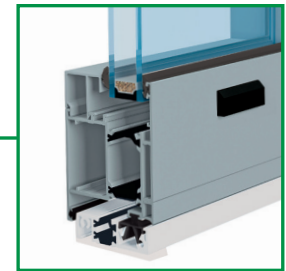

Single point locking system KfV
INOX + INOX strike plate

surface mounted hinges (RAL)
painted in the same colour as door

Inactive sash with bolts
(top/bottom)

aluminium threshold 15mm -
silver anode colour