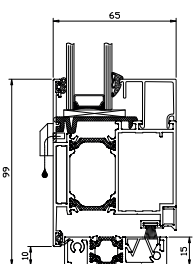

- > available door functions: single and double door opening outward and inward, possible fanlights and side screens
- > glazing bead flushed with door frame
- > seals in black colour