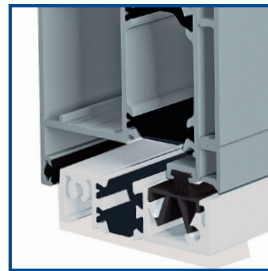

aluminium threshold 15mm -
silver anode colour