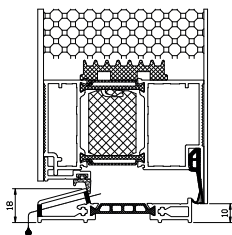

- > available door function: single door , outward or inward opening, fanlight and side screen available
- > glazing bead flushed with door sash
- > black seals