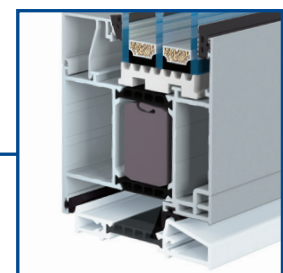

Single-sided
attachment panel

Insert panel

3 point locking system (lock
bolt + 2 pins+ 2 hooks) KFV
AS-2600 INOX +I strike plate
INOX

Roller hinges (RAL) painted same
colour as the door

Double-sided cylinder with
3 keys