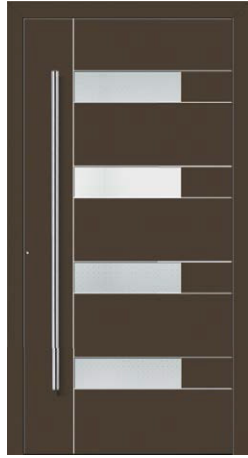

visible drainage holes, black
drainage caps

- > available door functions: single and double door opening outward and inward, possible fanlights and side screens
- > glazing bead flushed with door frame
- > seals in black colour

Model Mercury

D 5008

Decorative door panels

Model 1301

Model 2901

Model 1701

Model 2801

Model 2201

Model 3001

Model 3101

Model 3501

Model 3901

Decorative door panels

Model Neutro

Model Alliso

Model Berneo