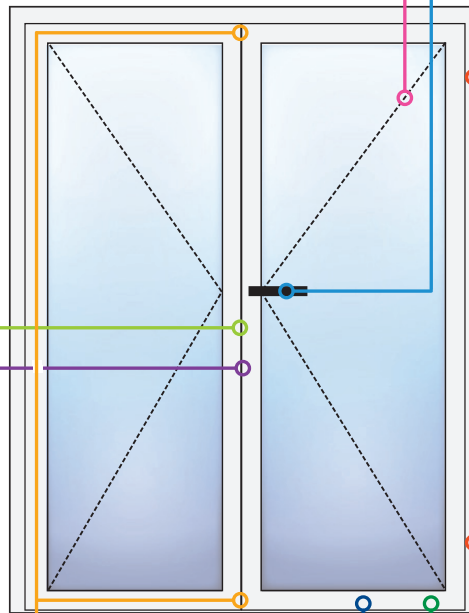

DOOR SYSTEMS

Doors - production standard

double sided cylinder lock with 3 keys

double glazing packet
safety glass on both sides
Ug=1,1 (EN673) 4 ESG /16ar/4
ESG, aluminium distance spacer

double side handle FAM (RAL)
-painted in the same colour as door

Single point locking system KfV
INOX + INOX strike plate

surface mounted hinges (RAL)
painted in the same colour as door

Inactive sash with bolts
(top/bottom)

aluminium threshold 15mm -
silver anode colour

visible drainage holes, black
drainage caps

- > available door functions: single and double door opening outward and inward, possible fanlights and side screens
- > glazing bead flushed with door frame
- > seals in black colour

18mm aluminium threshold
– colour silver anode

- > available door function: single door , outward or inward opening, fanlight and side screen available
- > glazing bead flushed with door sash
- > black seals