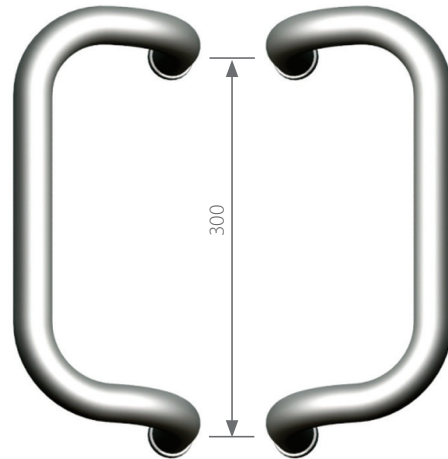

External, roller-shutter handle/ Sobinco Horizon handle (RAL)
– painted in the same colour as the door

FKS double-sided handle – 35A/1200 INOX

Doors - pull handles, rosettes

traight pull-handle INOX along the entire door length – single or double-sided

stepped straight pull-handle INOX L=500mm – single or double-sided

C-Pull-handle C =300 - TYP 1 – one or double-sided, colours: RAL, Anodized, INOX

FAM escutcheon (RAL)

escutcheon - FKS 33 PZ – INOX

drilled-safe escutcheon – FKS 33 KZ-2 – INOX