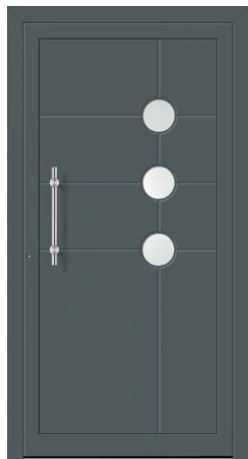

Model Leorel